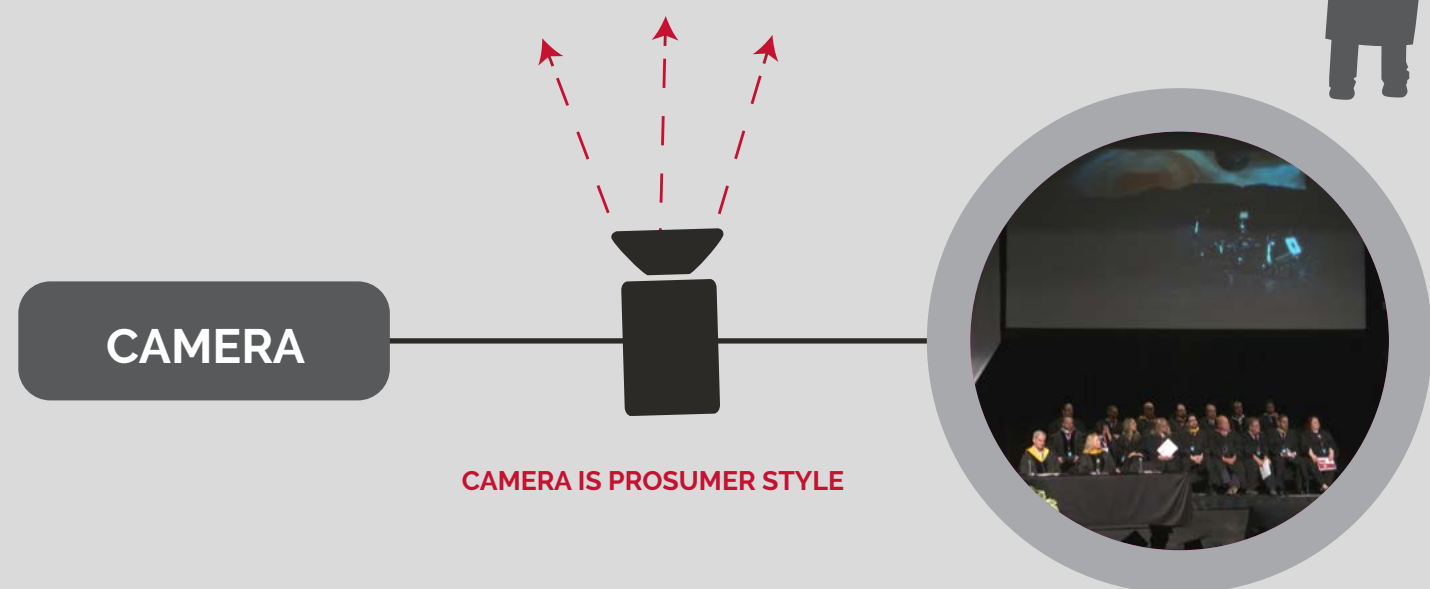

CONVENTIONAL LIVESTREAM (Lacks Production Value and Intimacy)

CONVENTIONAL LIVESTREAM

VS

MULTI-CAMERA PRO LIVESTREAM MIX

★ Each camera and lens are professional-grade with 10x the resolution and capture.

★ Each student is provided a projected panel of design that includes their name, degree, notable scholarly accomplishments, and a quote.

MULTI-CAMERA PRO LIVESTREAM MIX