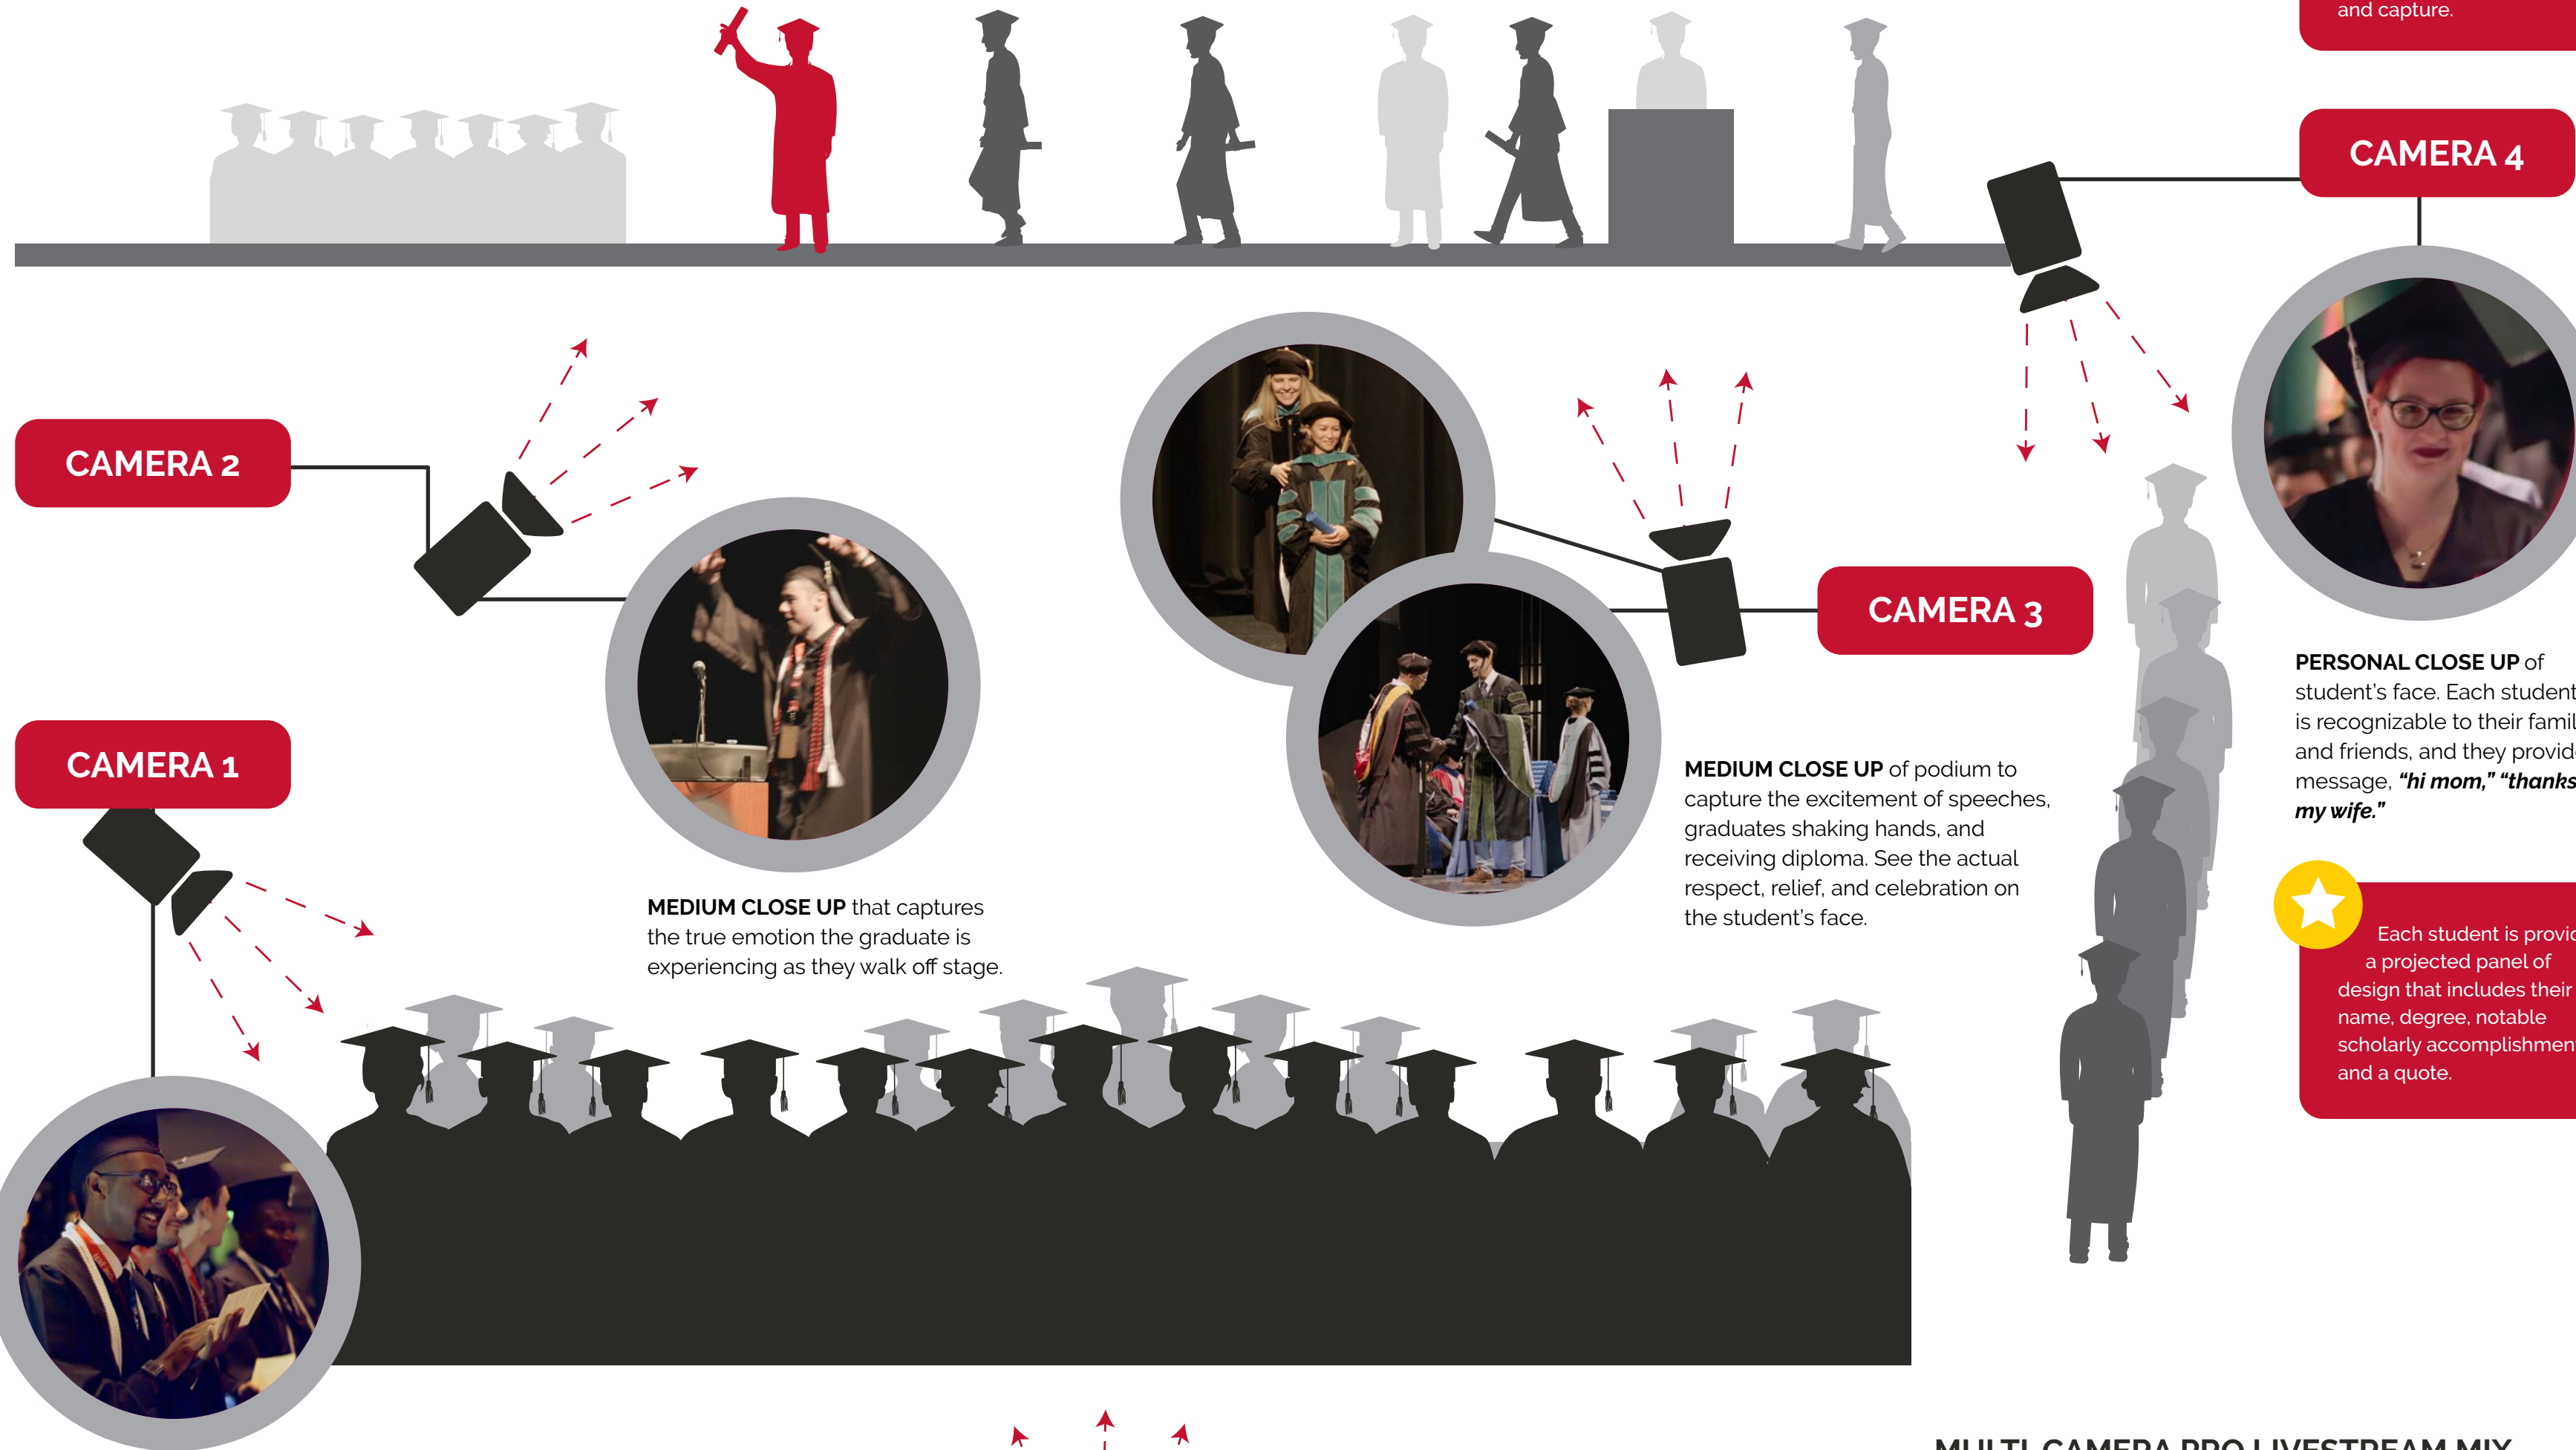

CONVENTIONAL LIVESTREAM (Lacks Production Value and Intimacy)

CONVENTIONAL LIVESTREAM

VS

MULTI-CAMERA PRO LIVESTREAM MIX

★ Each camera and lens are professional-grade with 10x the resolution and capture.

★ Each student is provided a projected panel of design that includes their name, degree, notable scholarly accomplishments, and a quote.

MULTI-CAMERA PRO LIVESTREAM MIX